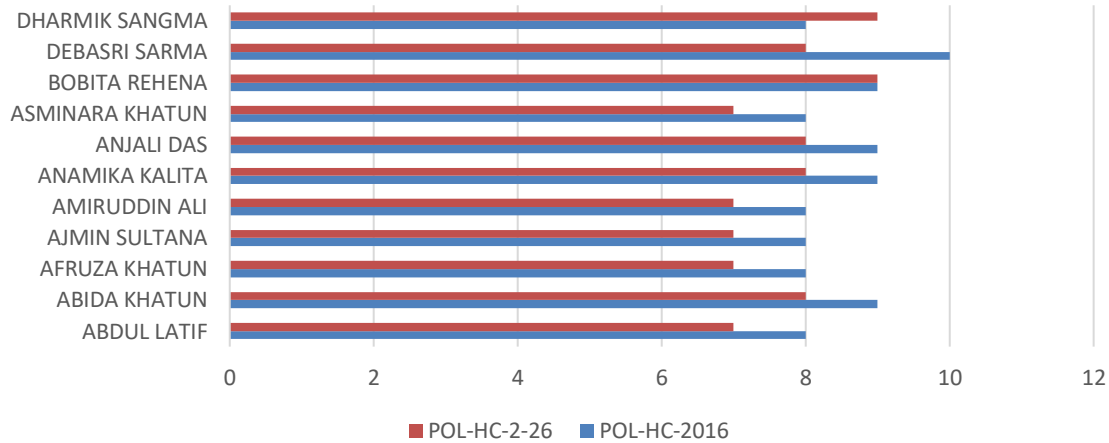

DEPARTMENT OF POLITICAL SCIENCE

QUALITATIVE MEASURE OF ATTAINMENT OF CO COURSE OUTCOME IN RUBRIC

BATCH: 2023 PASSED OUT

Semester I

Semester II

Semester II

Semester II

Semester III

Semester III

Semester III

Semester IV

Semester IV

Semester IV

Semester V

Semester V

Semester V