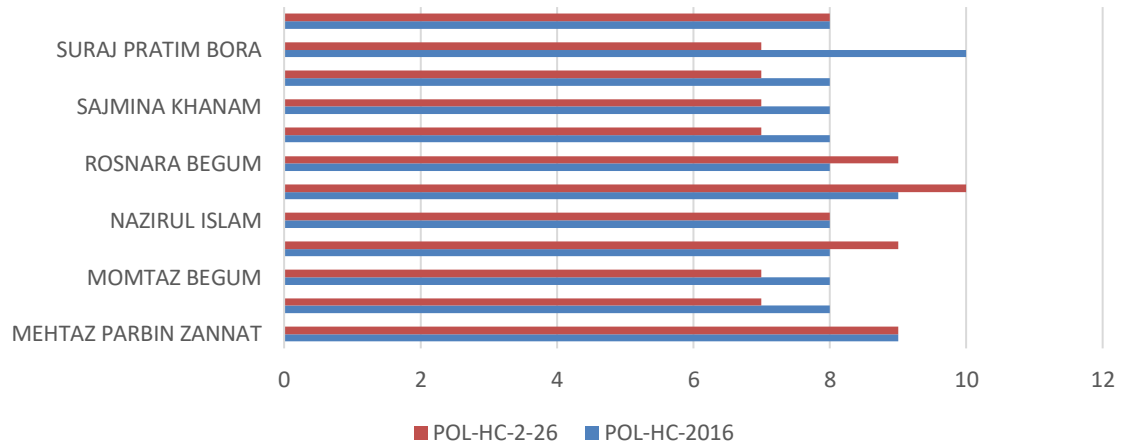

DEPARTMENT OF POLITICAL SCIENCE

QUALITATIVE MEASURE OF ATTAINMENT OF CO COURSE OUTCOME IN RUBRIC

BATCH: 2023 PASSED OUT

Semester I

Semester II

Semester II

Semester II

Semester III

Semester III

Semester III

Semester IV

Semester IV

Semester IV

Semester V

Semester V

Semester V