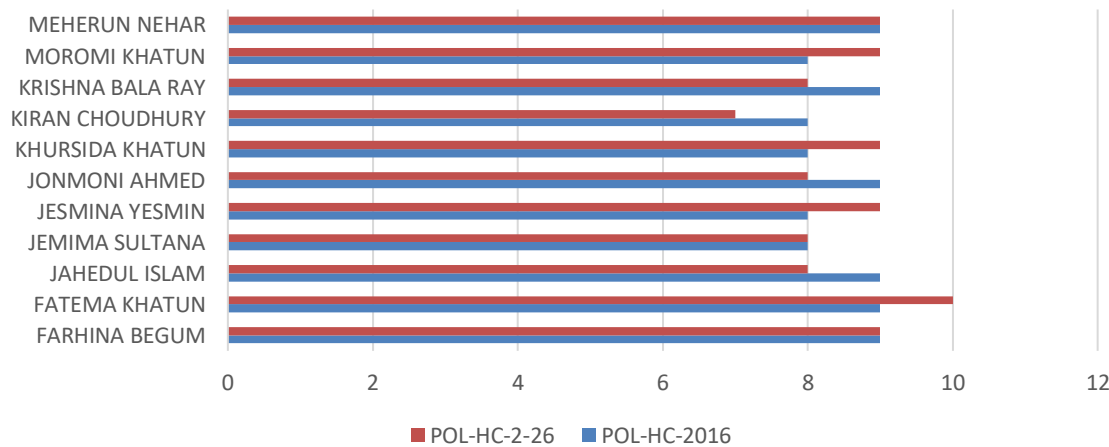

DEPARTMENT OF POLITICAL SCIENCE

QUALITATIVE MEASURE OF ATTAINMENT OF CO COURSE OUTCOME IN RUBRIC

BATCH: 2023 PASSED OUT

Semester I

Semester II

Semester II

Semester II

Semester III

Semester III

Semester III

Semester IV

Semester IV

Semester IV

Semester V

Semester V

Semester V