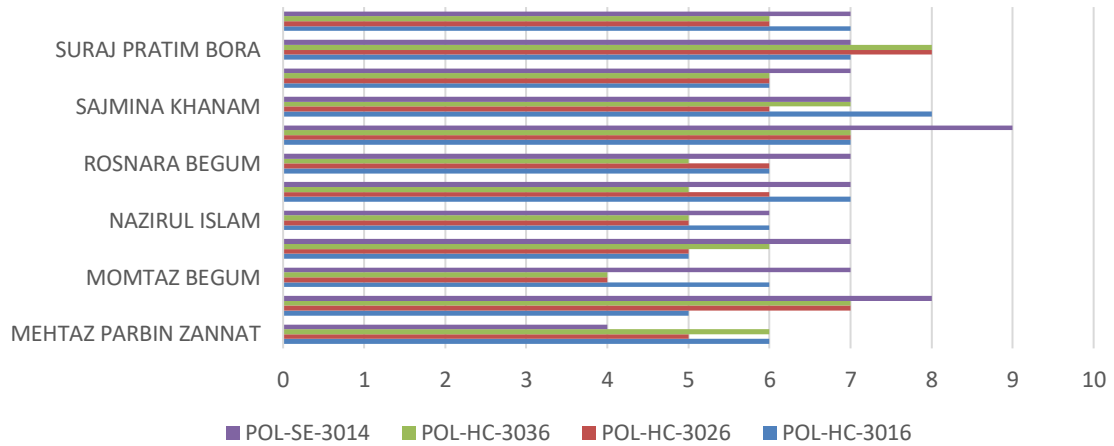

DEPARTMENT OF POLITICAL SCIENCE

QUALITATIVE MEASURE OF ATTAINMENT OF CO COURSE OUTCOME IN RUBRIC

BATCH: 2023 PASSED OUT

Semester I

Semester II

Semester II

Semester II

Semester III

Semester III

Semester III

Semester IV

Semester IV

Semester IV

Semester V

Semester V

Semester V