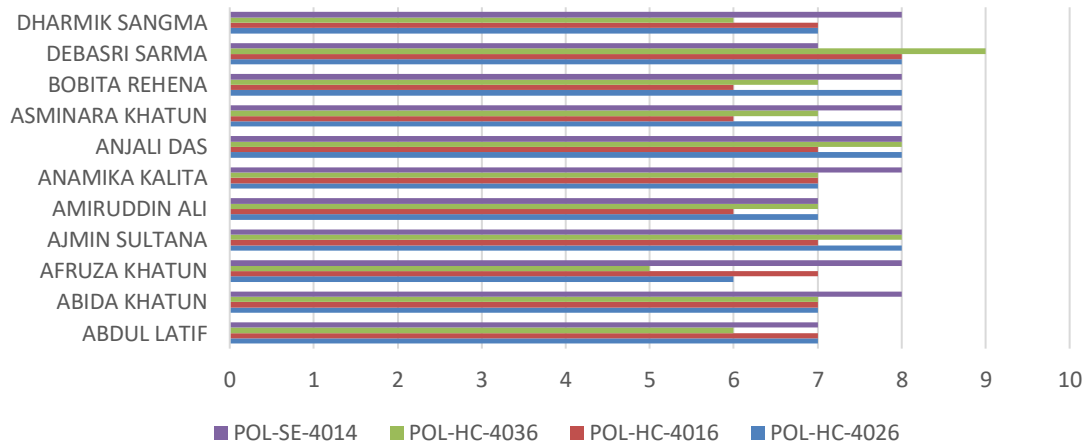

DEPARTMENT OF POLITICAL SCIENCE

QUALITATIVE MEASURE OF ATTAINMENT OF CO COURSE OUTCOME IN RUBRIC

BATCH: 2023 PASSED OUT

Semester I

Semester II

Semester II

Semester II

Semester III

Semester III

Semester III

Semester IV

Semester IV

Semester IV

Semester V

Semester V

Semester V