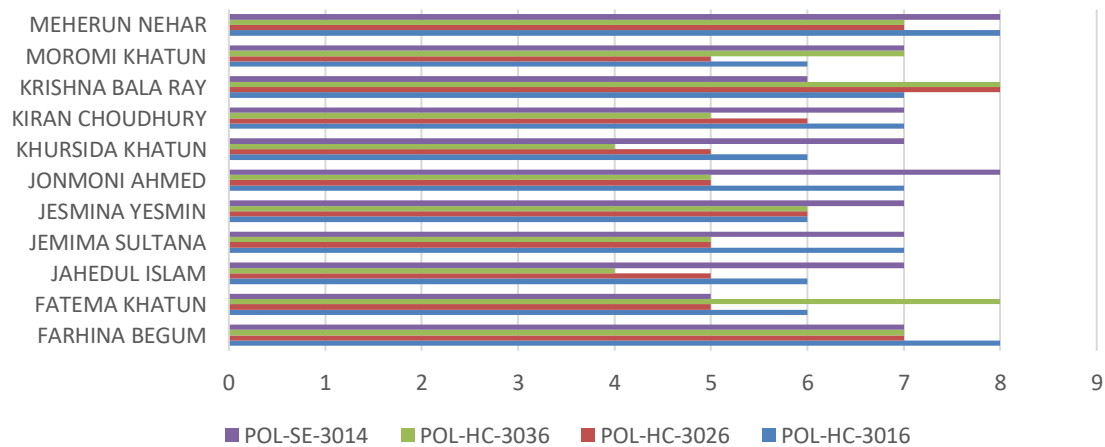

DEPARTMENT OF POLITICAL SCIENCE

QUALITATIVE MEASURE OF ATTAINMENT OF CO COURSE OUTCOME IN RUBRIC

BATCH: 2023 PASSED OUT

Semester I

Semester II

Semester II

Semester II

Semester III

Semester III

Semester III

Semester IV

Semester IV

Semester IV

Semester V

Semester V

Semester V