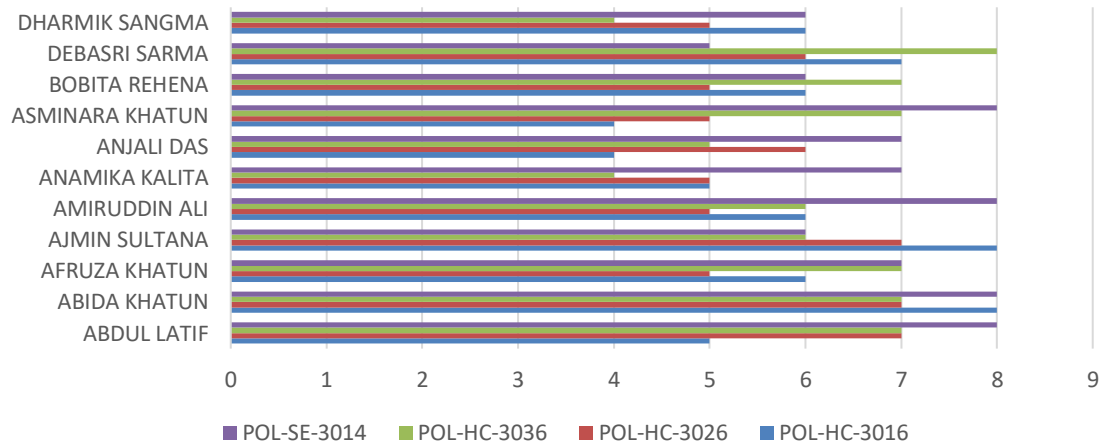

DEPARTMENT OF POLITICAL SCIENCE

QUALITATIVE MEASURE OF ATTAINMENT OF CO COURSE OUTCOME IN RUBRIC

BATCH: 2023 PASSED OUT

Semester I

Semester II

Semester II

Semester II

Semester III

Semester III

Semester III

Semester IV

Semester IV

Semester IV

Semester V

Semester V

Semester V